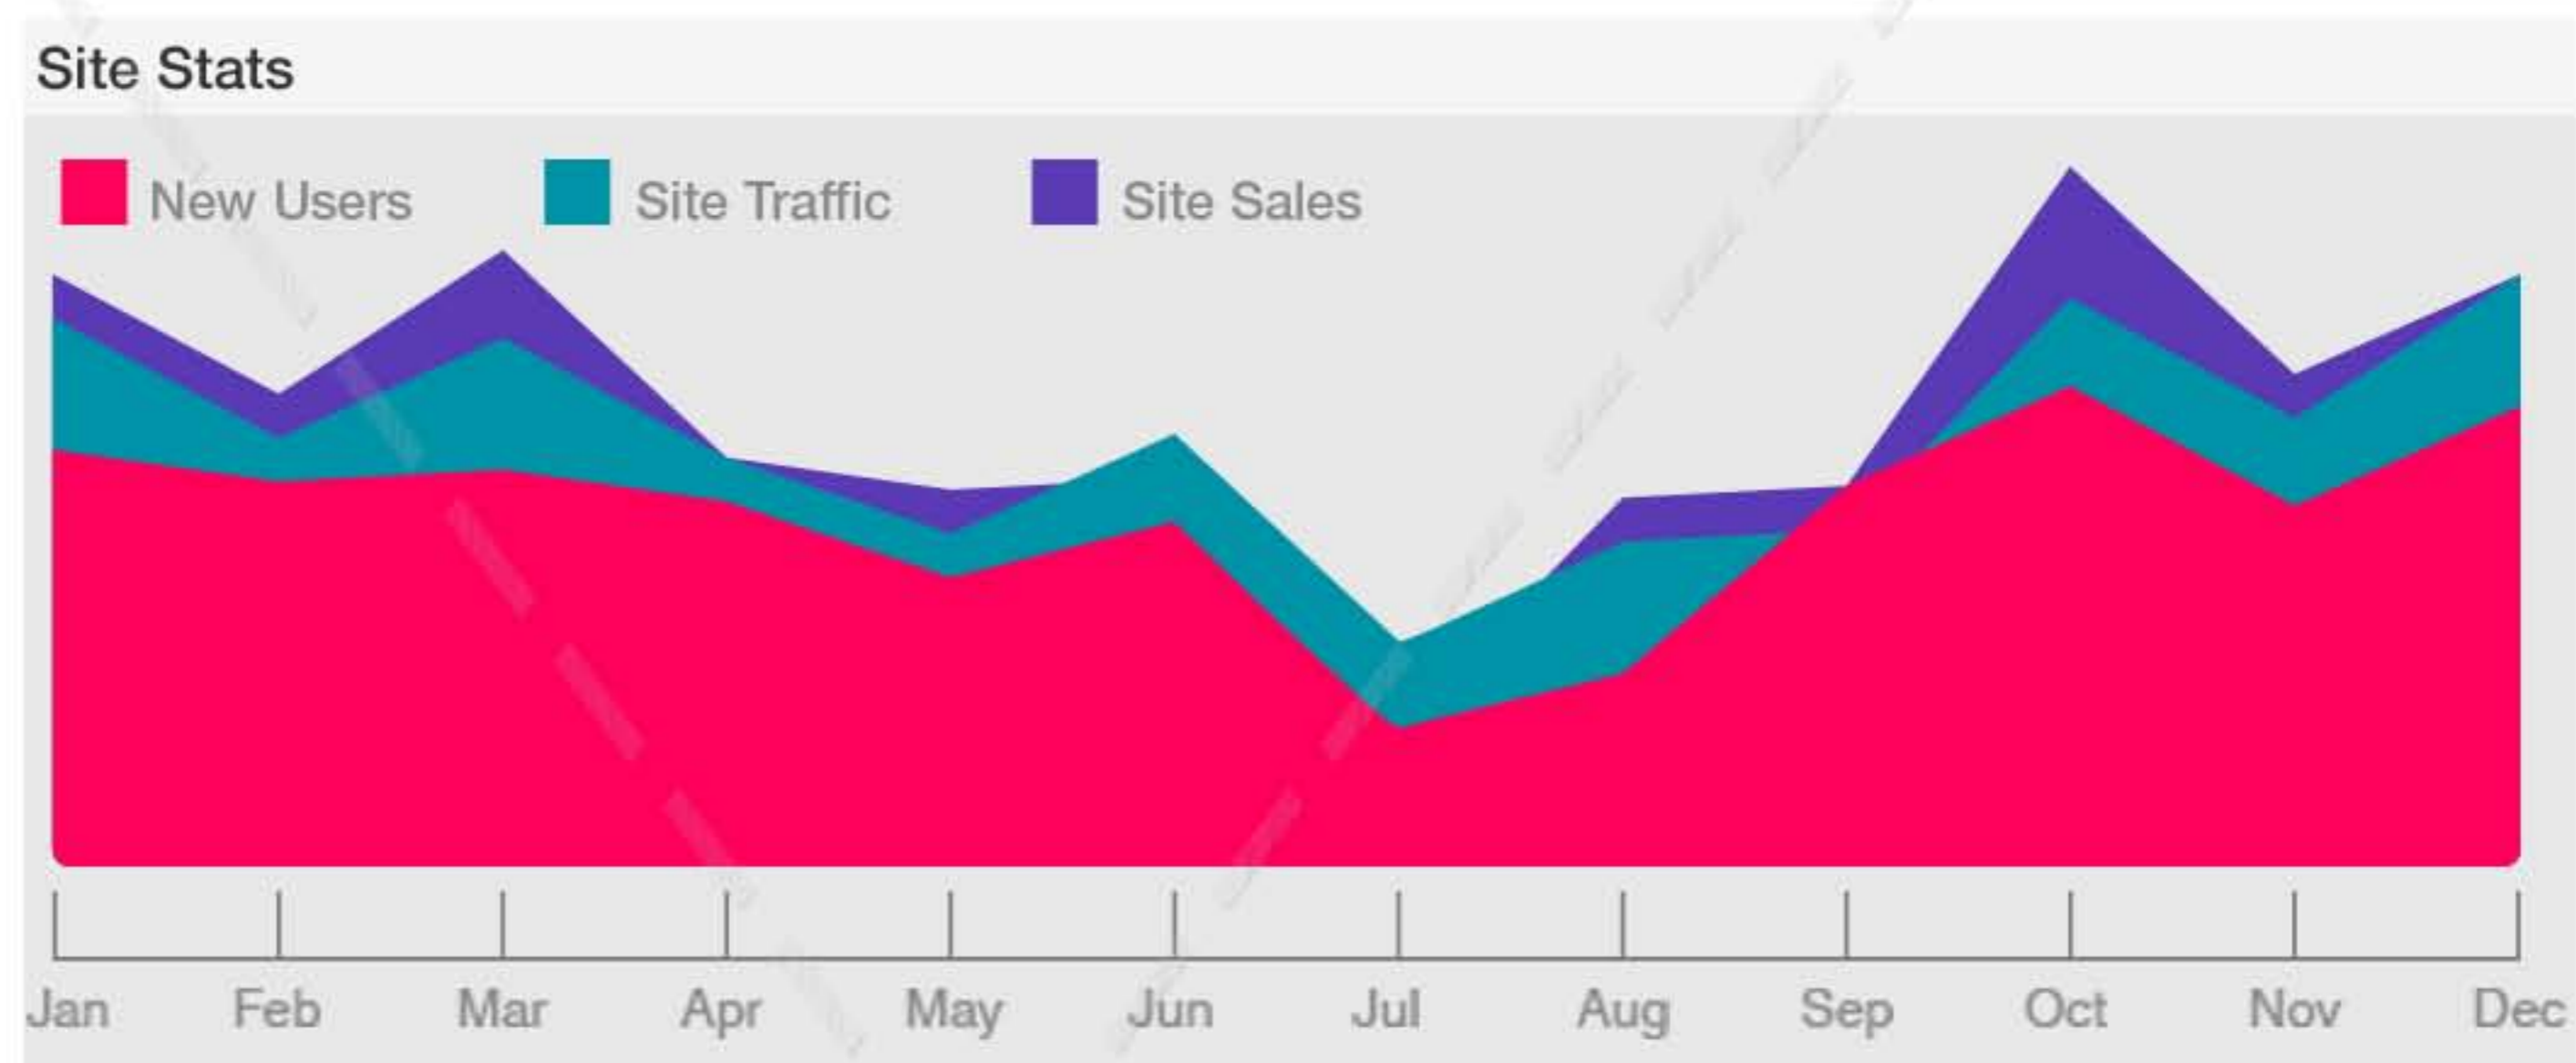

User Settings Support Statistics Orders Events Post Documents

Bandwidth Usage
48% 12000 MB / 25000 MB

Disk Usage
20% 50GB / 250 GB

Visitors
26458 ↑ 5%

Dashboard

Library > Data

User Settings Support Statistics Orders Events Post Documents

Visitors 26458 ↑ 5%	Page View 26458 ↓ 5%	Clicks 26458 ↓ 5%	Earn Money 26458 ↓ 5%
-----------------------------------	------------------------------------	---------------------------------	-------------------------------------